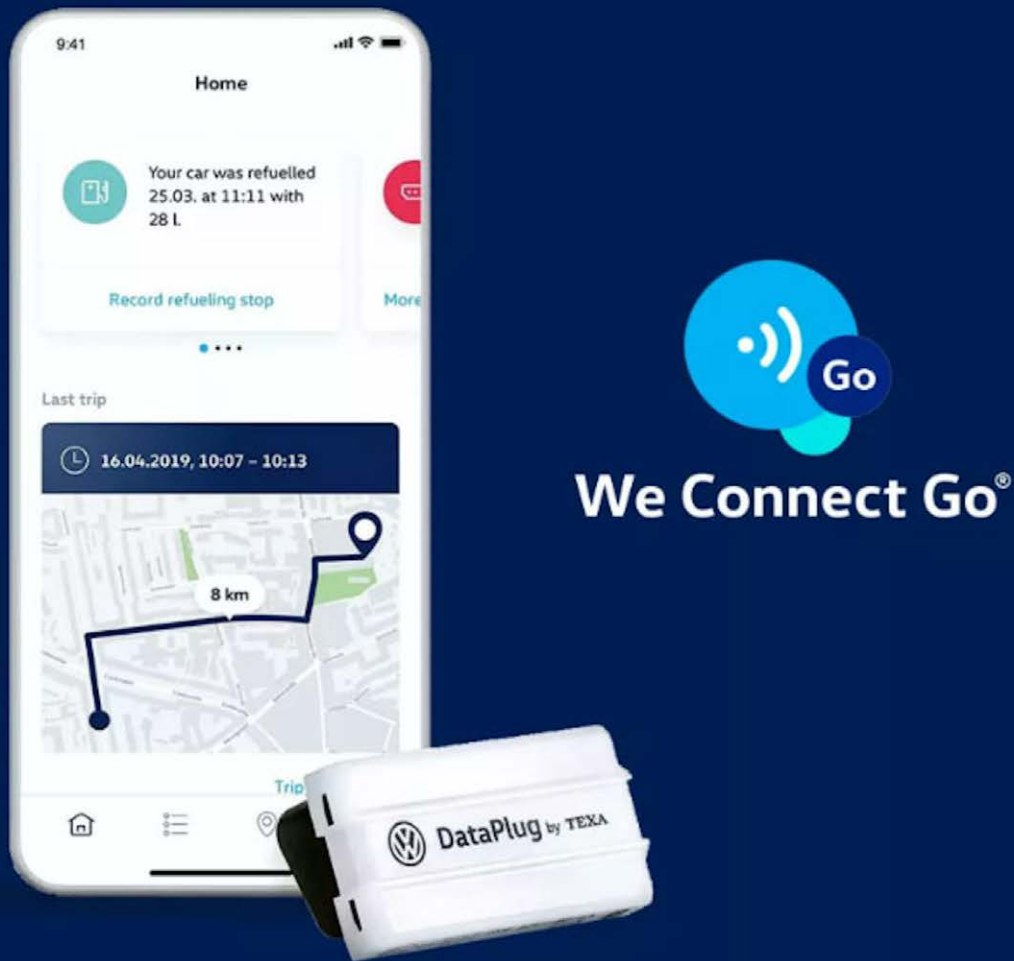

Connectivity

We Connect Go comes standard in the new Tiguan and seamlessly connects your smartphone to your Volkswagen via Bluetooth using the DataPlug, putting all your important vehicle information at your fingertips. From a logbook and fuel monitor, driving style analysis and driving statistics, to services and schedule, breakdown and assistance and parking space locator, We Connect Go is your personal car companion.

Be sure to download the app* and have everything you need in the palm of your hands.

*The app is compatible with Android and iOS devices.