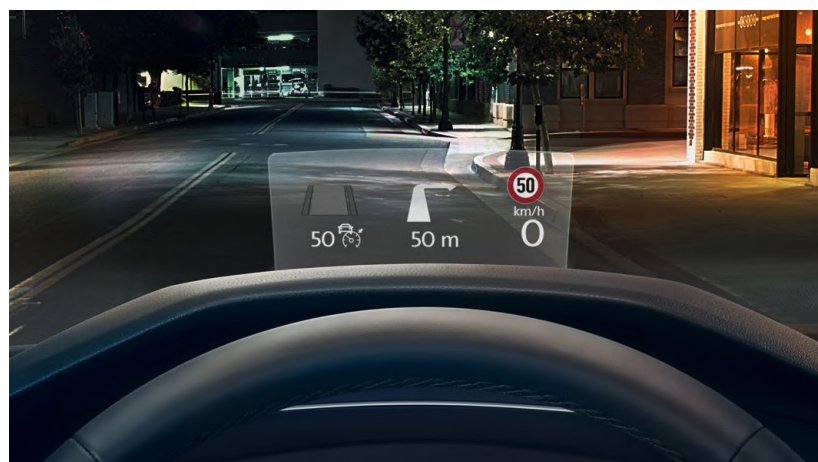

Head-up Display