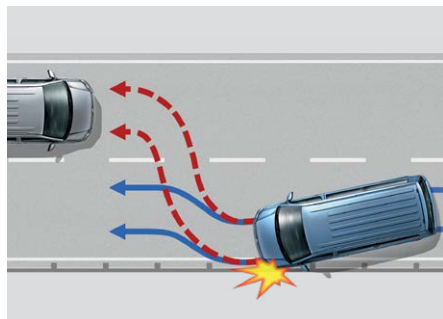

Post-collision Braking System. The Kombi 6.1 features an advanced safety system that breaks automatically after a collision to prevent a second impact. After a short delay, the vehicle begins a phased braking action down to 9.66 km/h during which time the driver can take over at any point.