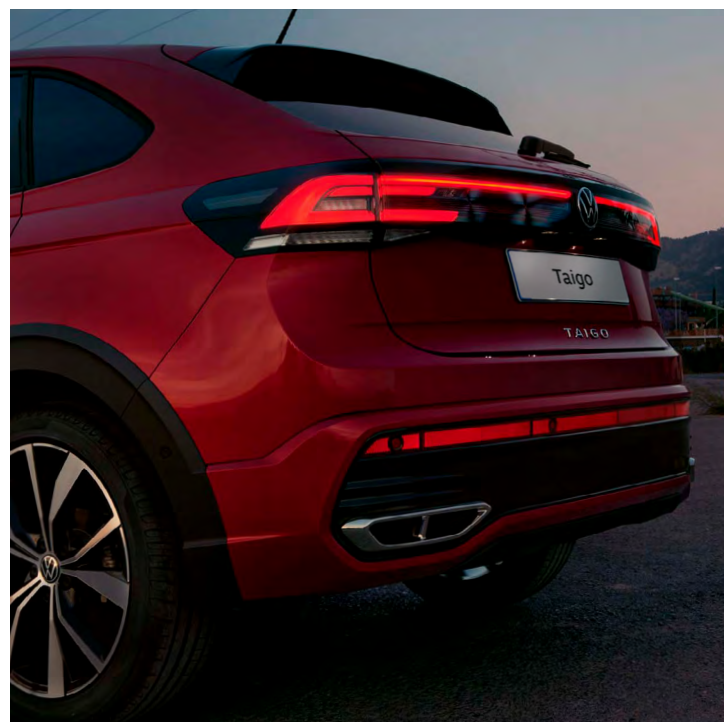

Now no one knows you better than your car with the latest in driver safety technology Volkswagen has to offer.

With IQ.DRIVE, trust that your Taigo's got your back. This intuitive technology comes with features such as Adaptive Cruise Control (ACC). ACC can maintain a set distance from the vehicle in front by automatically braking and starting up again when sitting in traffic, making it a driver's best friend. ACC can also work in conjunction with Lane Assist to form Travel Assist, making your journey safer.

With other features like Autonomous Emergency Braking, Front Assist, Side Assist and Fatigue Detection, driving safely is almost effortless. Park Assist is available for that final stage of the drive, by measuring whether a parking space is big enough and then steering you into it.